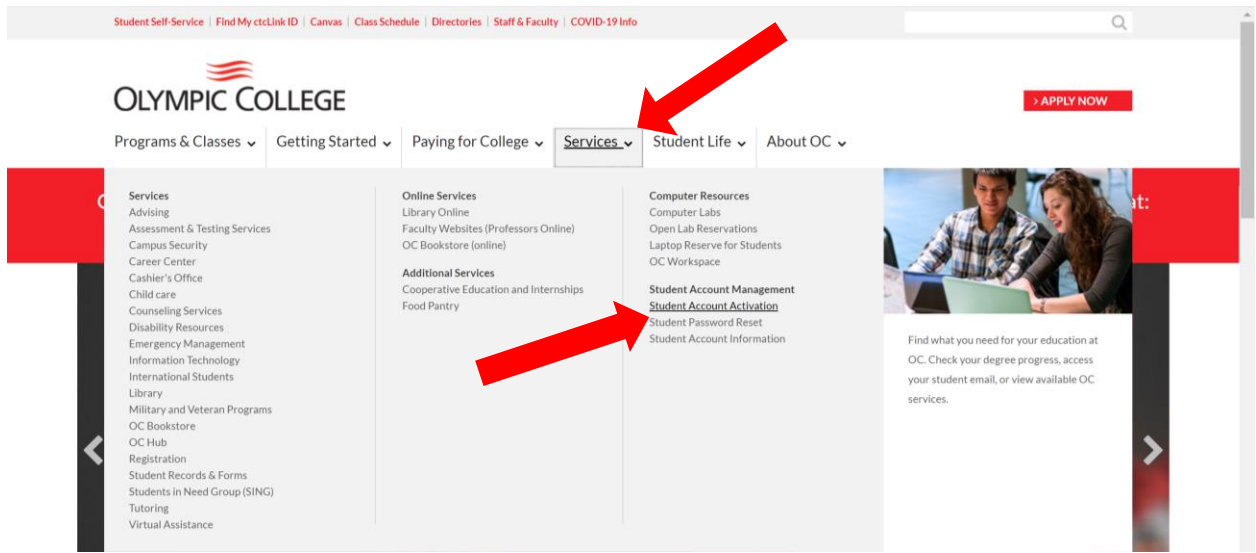

How to Activate your OC Student Email

- Start at the Olympic College Homepage: olympic.edu
- Click Services, then click "Student Account Activation" to the right

- Enter your ctcLink Student ID and password, then create and confirm a password for you student email that meets the displayed complexity requirements